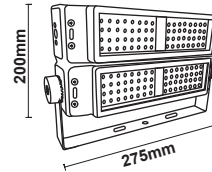

Model : ZERN-FLH-ZRSM-50W

Dimension ( mm )

Light Distribution Curve

Model : ZERN-FLH-ZRSM-100W

Dimension ( mm )

Light Distribution Curve

Model : ZERN-FLH-ZRSM-150W

Dimension ( mm )