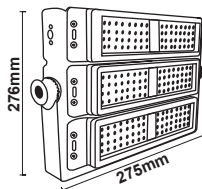

Model : ZERN-FLH-ZRSM-50W

Dimension ( mm )

Light Distribution Curve

Model : ZERN-FLH-ZRSM-100W

Dimension ( mm )

Light Distribution Curve

Model : ZERN-FLH-ZRSM-150W

Dimension ( mm )