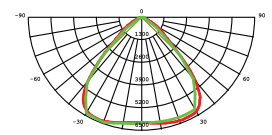

Model : ZERN-FLH-ZRSM-50W

Dimension ( mm )

Light Distribution Curve

Model : ZERN-FLH-ZRSM-100W

Dimension ( mm )

Light Distribution Curve

Model : ZERN-FLH-ZRSM-150W

Dimension ( mm )

Light Distribution Curve

Model : ZERN-FLH-ZRSM-200W

Dimension ( mm )

Light Distribution Curve

- \* Easy maintenance
- Modular LED for easy replacement
- Opening and closing possible of LED module part and power supply part
- Customizable beam angle
- Temperature max 50°