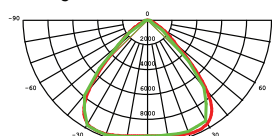

Model : ZERN-FLH-ZRSM-50W

Dimension ( mm )

Light Distribution Curve

Model : ZERN-FLH-ZRSM-100W

Dimension ( mm )

Light Distribution Curve

Model : ZERN-FLH-ZRSM-150W

Dimension ( mm )

Light Distribution Curve

Model : ZERN-FLH-ZRSM-200W

Dimension ( mm )

Light Distribution Curve

- \* Easy maintenance
- Modular LED for easy replacement
- Opening and closing possible of LED module part and power supply part
- Customizable beam angle
- Temperature max 50°