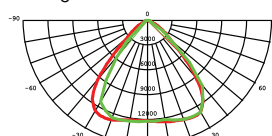

Model : ZERN-FLH-ZRSM-50W

Dimension ( mm )

Light Distribution Curve

Model : ZERN-FLH-ZRSM-100W

Dimension ( mm )

Light Distribution Curve

Model : ZERN-FLH-ZRSM-150W

Dimension ( mm )

Light Distribution Curve

Model : ZERN-FLH-ZRSM-200W

Dimension ( mm )

Light Distribution Curve

- \* Easy maintenance
- Modular LED for easy replacement
- Opening and closing possible of LED module part and power supply part
- Customizable beam angle
- Temperature max 50°