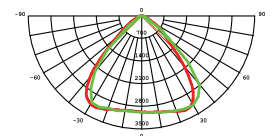

Light Distribution Curve