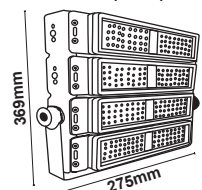

Dimension (mm)